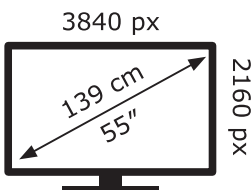

ENERG

Panasonic

TX-55LX940E

79 kWh/1000h

ABCDEF**G**

167 kWh/1000h

2019/2013

TQF4GA0414