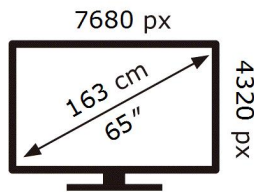

ENERG

SAMSUNG

QE65QN900CT

112 kWh/1000h

ABCDEF **G**

HDR

389 kWh/1000h

2019/2013