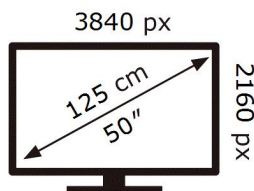

ENERG 

SAMSUNG

UE50CU7172U

71 kWh/1000h

ABCDEF **G**

HDR

127 kWh/1000h

2019/2013