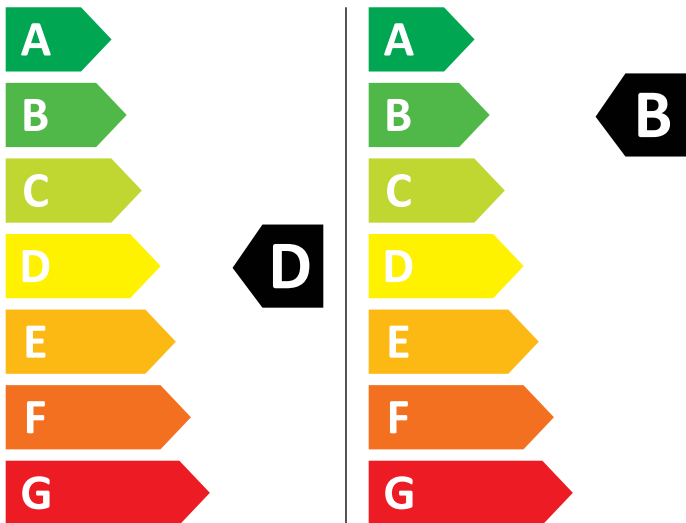

ENERG

AEG

LWR96944BC 914610713

Water consumption icon **275** kWh/100

Water consumption icon **57** kWh/100

6,0 kg

9,0 kg

50 L