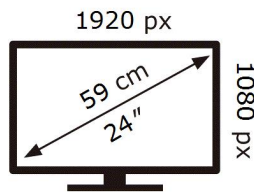

ENERG 

SAMSUNG

S24C366EAU

17 kWh/1000h

2019/2013