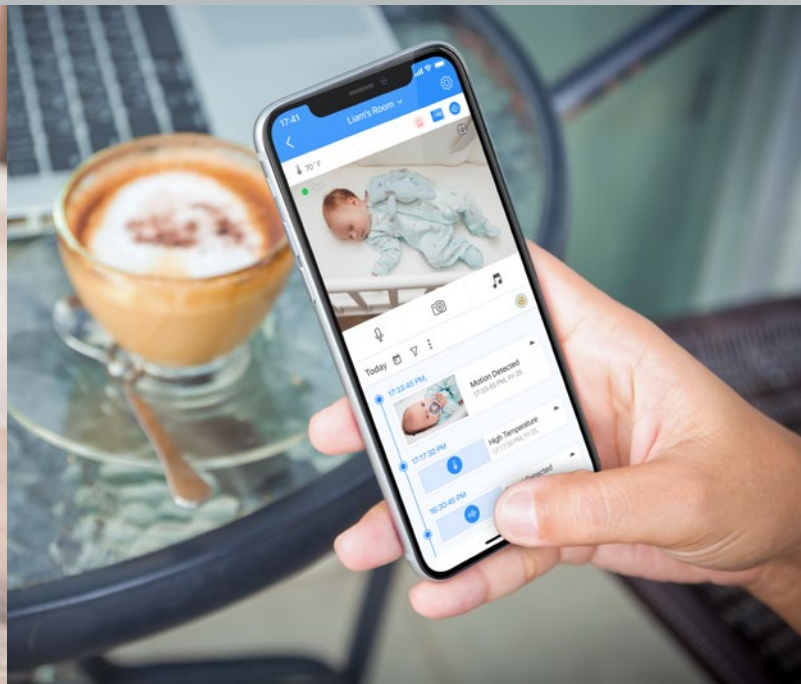

motorola

MBP950 Halo

5" Full HD 1080p Wi-Fi® Video Baby Monitor with Cot Mount

Flexible
magnetic mount

Over-the-cot
mount included

Room Temperature
Monitoring

Two-Way Talk

Secure and Private
Connection

Baby monitoring redefined

The **Hubble Connected App** provides all your baby monitoring needs and more from the convenience of your phone.

Mobile viewing¹

Image snapshots,
video recording
and storage²

Share-ubble²

Soothing sounds
and personal audio
recordings

Baby tracker

Smart Schedule

Monitor What Matters.

Stay connected to your little one from anywhere with the MBP950. The crib mounts provides you with an overhead view of your baby. Monitor while at home on the 5" parent unit, or stream live in Full HD, using the Hubble Connected app when you're away. Oversee the entire room with digital pan and tilt and get a close-up view using the digital zoom. Monitor the room temperature to ensure the nursery is comfortable for your baby. Speak to and hear your little one with two-way talk and soothe them to sleep with a lullaby, soothing sound, audiobook, or personal recording. When your baby is not in their crib, simply detach the camera to use elsewhere in your home.

Features

- 5" diagonal color screen with support stand
- Over-the-crib mount
- Room temperature monitoring
- Two-way talk
- Secure and private connection
- View in 1080p FHD on compatible smartphones and tablets³
- Digital pan, tilt and zoom
- Infrared night vision
- Flexible magnetic mount
- Wi-Fi® connectivity for on-the-go viewing; 2.4GHZ FHSS wireless connectivity for in-home viewing
- Up to 300m range⁴
- Preloaded nature sounds, lullabies and audiobooks
- Visual sound level indicator
- High sensitivity microphone¹
- Works with Amazon Alexa and Google Assistant⁵