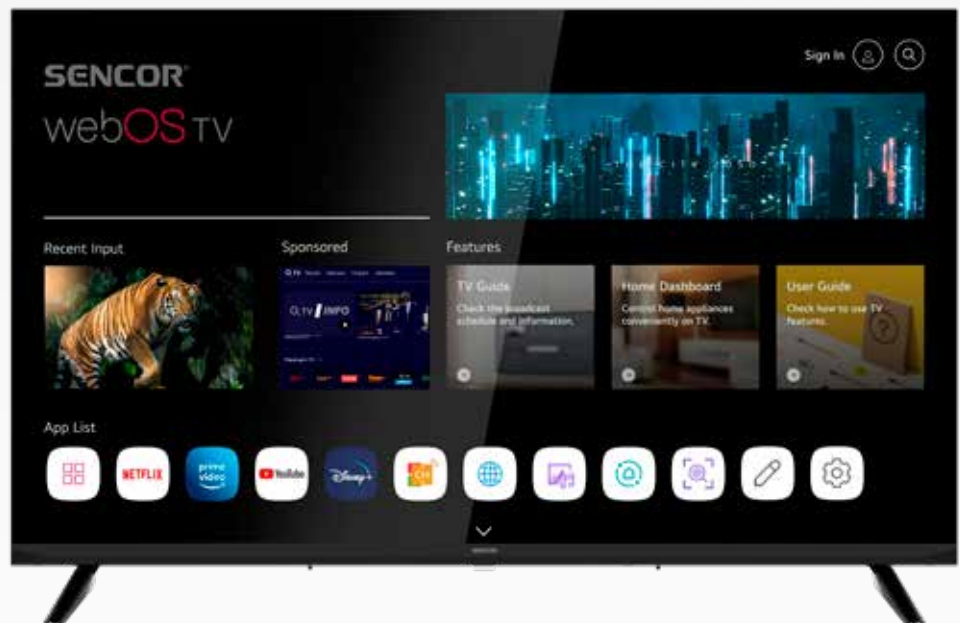

SMART HD TV

SLE 32-24S802TCSB

A modern, frameless design, international apps, and a great price. These features make the SLE 32S802TCSB and the SLE 24S802TCSB TV models that provide excellent service at home, in the cottage, or even in your guest room. They use LG's operating system with support for the quad-core ARM processor, making operation comfortable, intuitive, and responsive.

Netflix, Amazon Prime, HBO MAX, DISNEY+, and YouTube are all available, and more apps can be downloaded via the pre-installed store.

The TV connects to the internet using its built-in wireless WiFi module or LAN cable, while Bluetooth connects your home cinema or classic speaker to the TV.