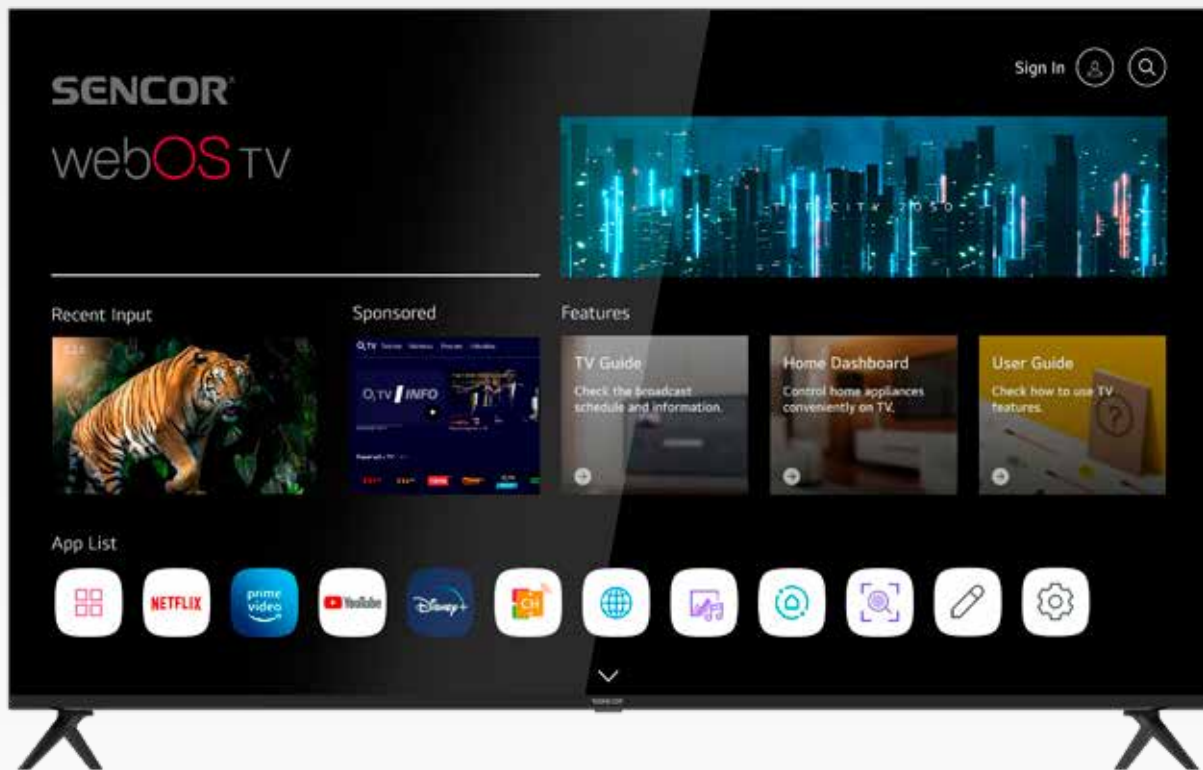

SMART UHD TV

SLE 65-55-50-43US802TCSB

Thanks to their frameless design, the TVs in this model series fit any interior. They impress with perfectly rendered images, powerful sound, and maximum ease of use thanks to the Magic Remote, which can switch programmes, search for new content, and use other functions with just a click, point, scroll, or voice command.

The picture is sharper than ever with the High Dynamic Range HDR technology, meaning you can enjoy your favourite shows or movies in ultra-high definition (UHD). Of course, all the big, global apps are there, including Netflix, Amazon Prime, HBO MAX, DISNEY+, YouTube, etc. And more can be downloaded via the pre-installed store.

The integrated AI THING voice assistant gives you control as the TV becomes part of your connected smart home. The TV also communicates with other technologies such as Google Assistant, Alexa, and Apple Airplay. Of course, there's a built-in wireless WiFi module and the option to connect a LAN cable, Bluetooth home cinema, or classic speaker.