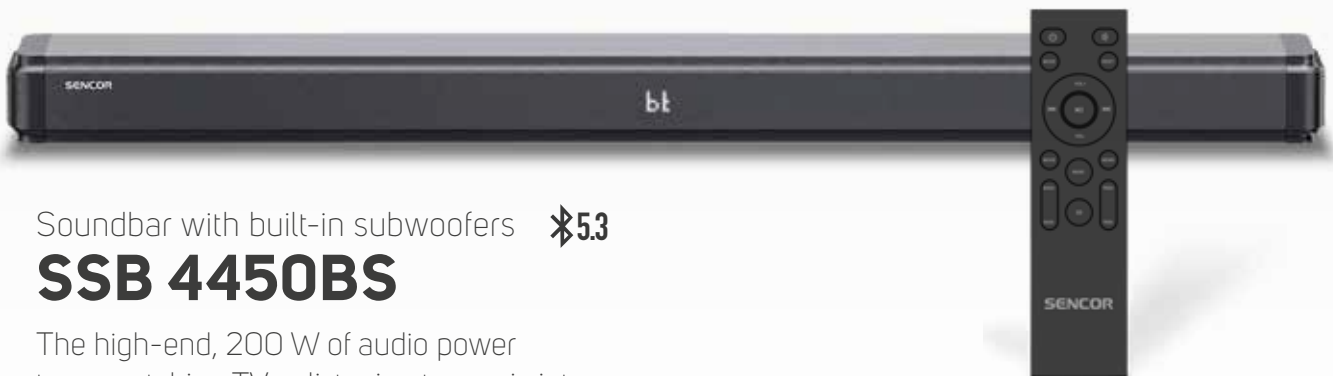

Soundbar with built-in subwoofers **✦5.3**

SSB 4450BS

The high-end, 200 W of audio power turns watching TV or listening to music into a unique experience. The soundbar with built-in subwoofers will bring out every note, accentuate the drama from every piece of dialogue, and add unprecedented intensity to movie explosions.

The two integrated subwoofers provide a deep, resonant bass. They work in perfect harmony to immerse you in the movie experience. Of course, the 3D stereo surround sound effect also makes you feel like you're in the centre of the action. It's ideal for both movies and gaming and will enhance your overall entertainment experience. You can balance the bass and treble to suit your personal preferences to make sure you get the most out of everything.

FEATURES

- **Soundbar with two built-in subwoofers**
- **Maximum peak power of 200 watts and 3D stereo surround sound**
- **Individual base and treble settings**
- White LED display
- 4 speakers (left, right, two woofers)
- Frequency response: 80 Hz - 15 kHz
- Total harmonic distortion: L/R ≤ 5% (1 kHz)
- SNR: L/R: ≥80 dB
- Equaliser modes
- Inputs: Bluetooth 5.3, Optical, HDMI ARC, Aux input (3.5 mm Jack), USB