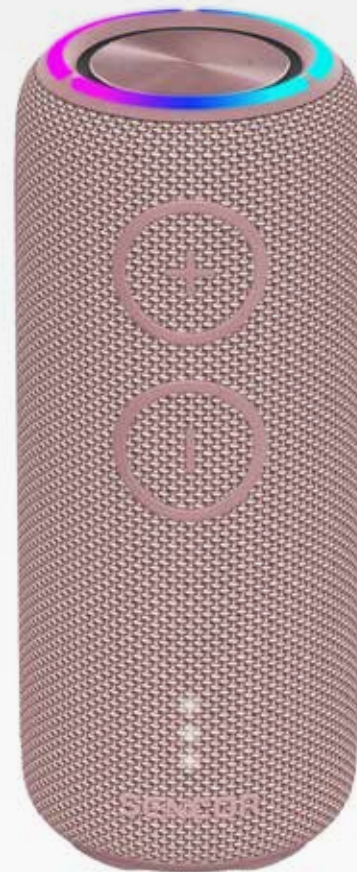

Bluetooth speaker
SIRIUS 2

Listen to your favourite music from your smartphone or tablet in full quality with the SIRIUS 2 Bluetooth speaker. As soon as it connects, the speaker envelopes you with 360° surround sound. Two speakers with a maximum output of 20 W and two passive radiators ensure powerful and clear playback.

The device pairs quickly and easily with your smartphone, while TWS technology allows you to use two speakers simultaneously. The SIRIUS 2 is waterproof, with an IPX7 rating to reliably protect it in inclement weather or by the pool. The 3600mAh rechargeable battery gives it power for up to 7 hours of listening. So, what sort of places will you travel to with this speaker?

FEATURES

- **Waterproof speaker with IPX7 rating**
- **Premium fabric speaker cover**
- **TWS (True Wireless Stereo) function**
- Maximum speaker power 20 W (4 Ω impedance)
- 2 speakers and 2 passive radiators
- Frequency response: 60 Hz - 20 kHz
- Total harmonic distortion: ≤ 1%
- LED loudspeaker illumination
- Bluetooth Audio 5.0 and Aux Audio input (3.5 mm stereo connector)
- TF card slot
- Hands-free function
- Built-in rechargeable battery: 3600 mAh Li-Ion
- Playback time of up to 7 hours (at 50% volume)
- USB-C charging with a total charging time of only 3 hours

LED LIGHTING
Multicolor LED light effect with turn off option. The lighting also has an indication function.