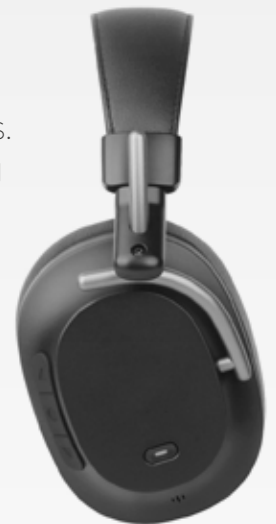

Wireless headphones with ANC

SEP SLEEPER

Enjoy dozens of hours of music on a single charge with the SEP SLEEPER headphones. If you listen without ANC (Active Noise Cancellation), the battery will keep them running for an impressive 30 hours at 50% volume. Then you can fully charge them in only 1 hour, and you're good to go again..

The sound specs are more than enticing, with a 40 mm diameter driver, a frequency response of 20Hz–20kHz, an impedance of 32 Ω, and a sensitivity of 110dB, ensuring a great listening experience. And with transmission via Bluetooth v5.3, the headphones come equipped with a hands-free microphone.