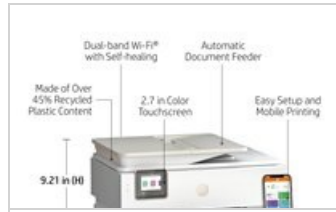

HP ENVY Inspire 7900e - Hot Button Static 1

99 x 74 (png)   225 x 225 (jpg)
320 x 240 (png)   350 x 350 (jpg)
573 x 430 (png)   2000 x 2000 (jpg)